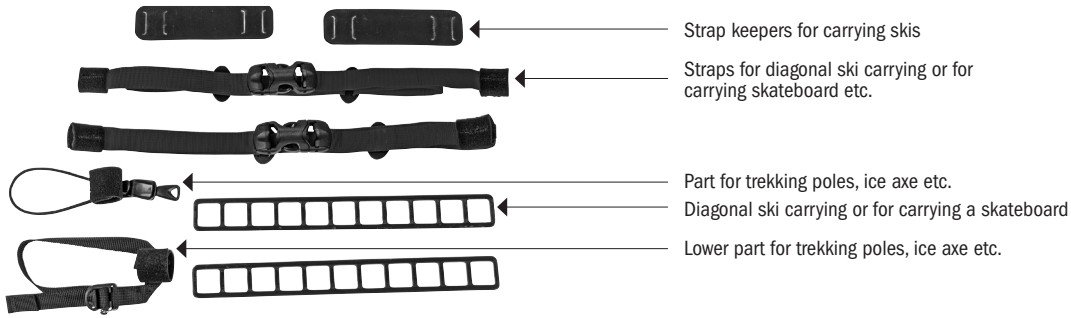

PRODUCT INFO

ATTACHMENT KIT FOR GEAR

Mounting set for fixing gear to Atrack and Gear-Pack

PVC free

Application examples:

Attachment of skateboard

Attachment of trekking poles

Diagonal ski carrying and A-frame ski carrying

Attachment kit for A-frame ski carrying

SPECIFICATIONS:

- + Attachment kit for carrying various outdoor equipment on Atrack backpacks
- + Fixing for trekking poles, ice axe, snowshoes, skis, snowboard, skateboard, camera tripod etc.

Contents: Attachment kit for gear